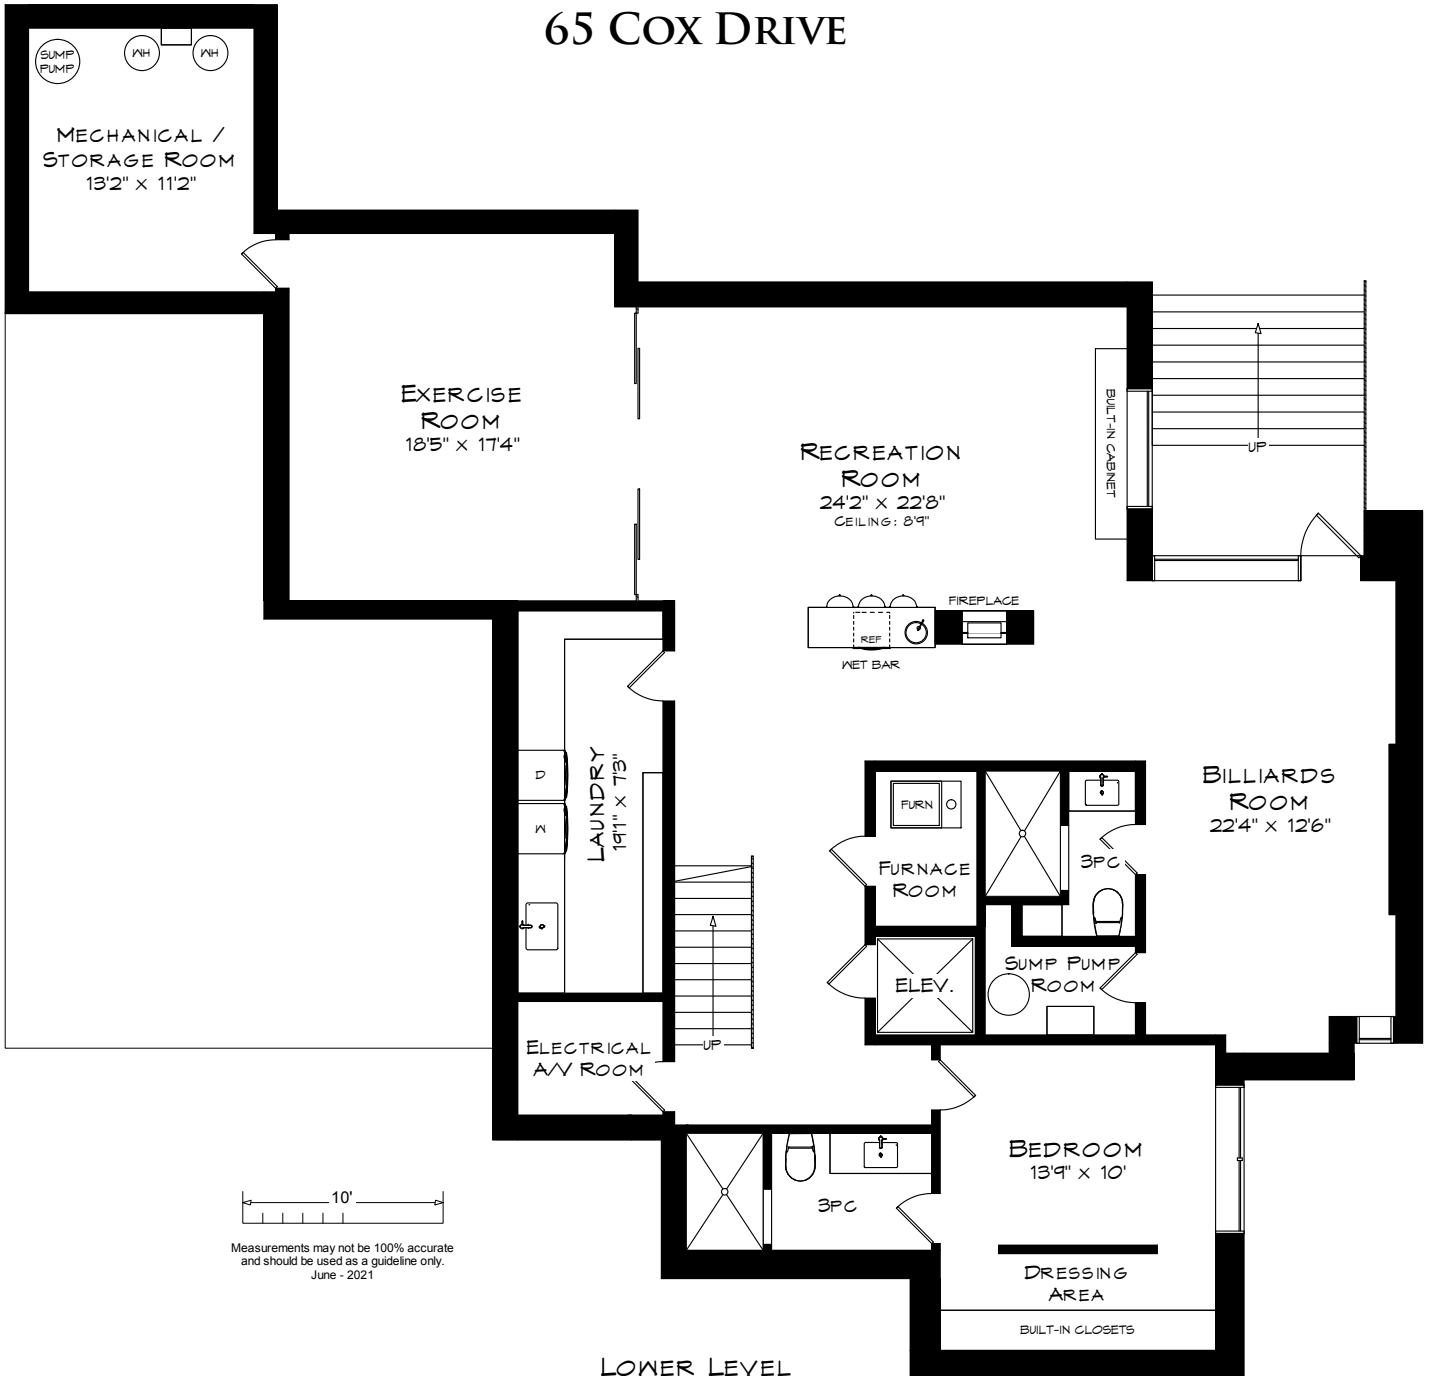

# 65 COX DRIVE

TOTAL SQUARE FOOTAGE  
7,968 SQ.FT.

Measurements may not be 100% accurate  
and should be used as a guideline only.  
June - 2021

MAIN LEVEL  
2,530 SQUARE FEET  
+ 720 SF (GARAGE)

# 65 COX DRIVE

Measurements may not be 100% accurate and should be used as a guideline only.  
June - 2021

UPPER LEVEL  
2,909 SQUARE FEET  
+ 417 SF (OPEN TO BELOW)

# 65 COX DRIVE

Measurements may not be 100% accurate and should be used as a guideline only.  
June - 2021

LOWER LEVEL  
2,529 SQUARE FEET