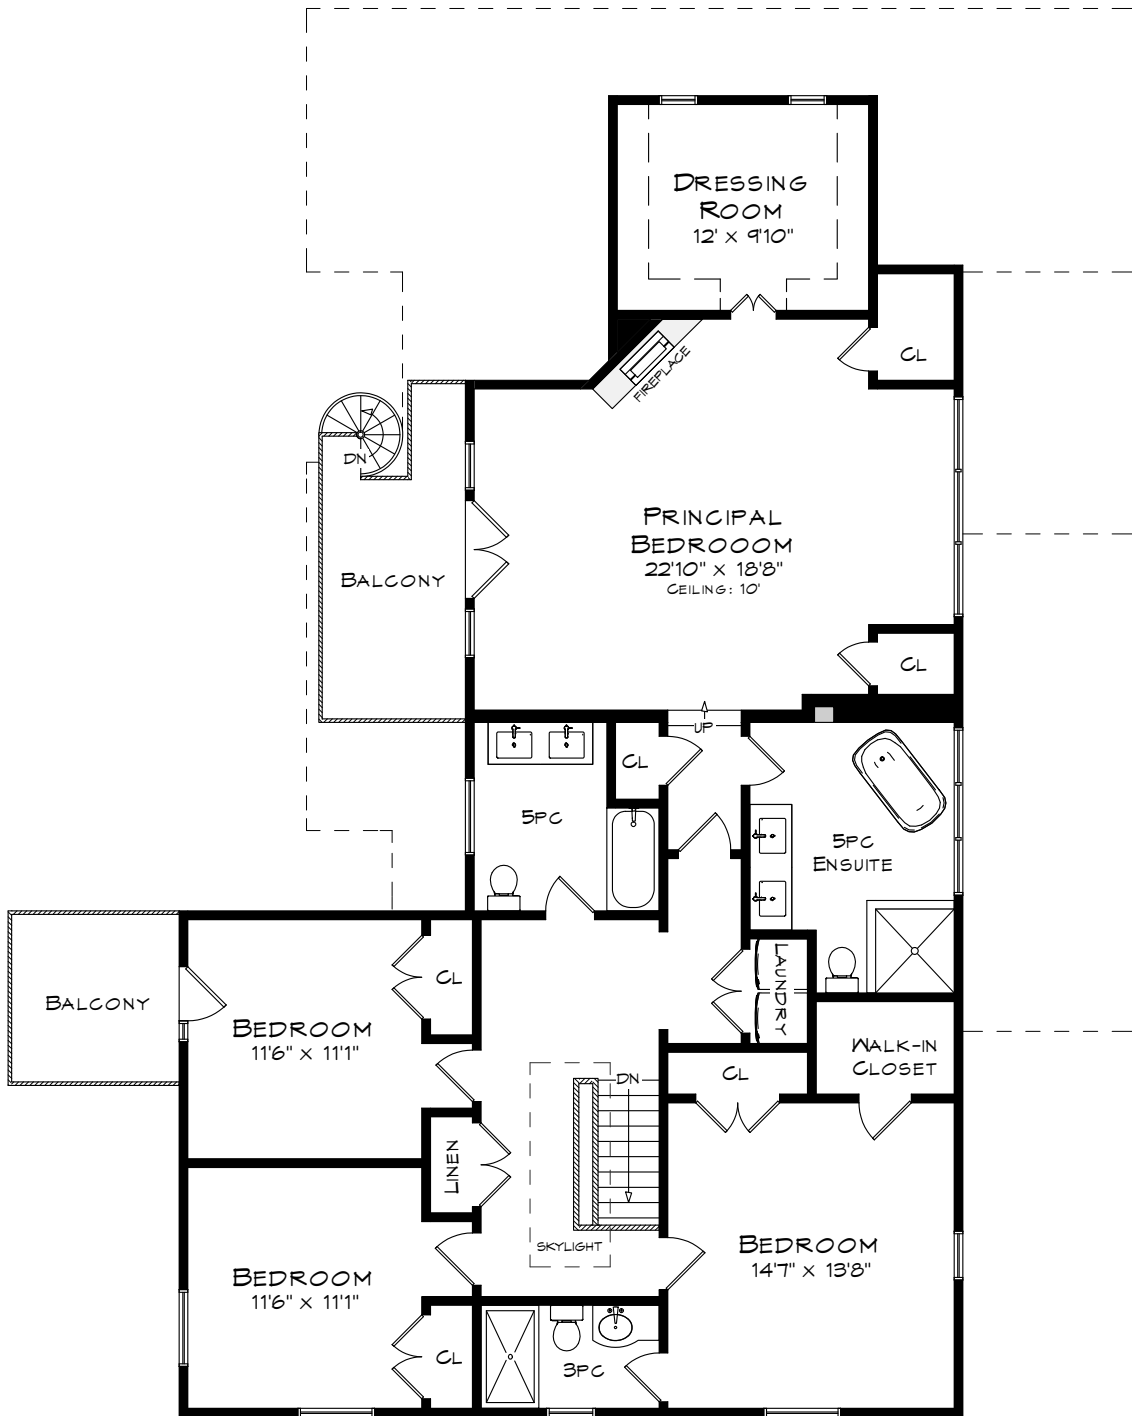

# 1109 MORRISON HEIGHTS DRIVE

TOTAL SQUARE FOOTAGE  
4,540 SQ.FT.

Measurements may not be 100% accurate  
and should be used as a guideline only.  
June - 2021

MAIN LEVEL  
1,749 SQUARE FEET  
+ 769 SF (GARAGE)

# 1109 MORRISON HEIGHTS DRIVE

UPPER LEVEL  
1,699 SQUARE FEET

Measurements may not be 100% accurate and should be used as a guideline only.  
June-2021

# 1109 MORRISON HEIGHTS DRIVE

LOWER LEVEL  
1,092 SQUARE FEET

Measurements may not be 100% accurate and should be used as a guideline only.  
June - 2021