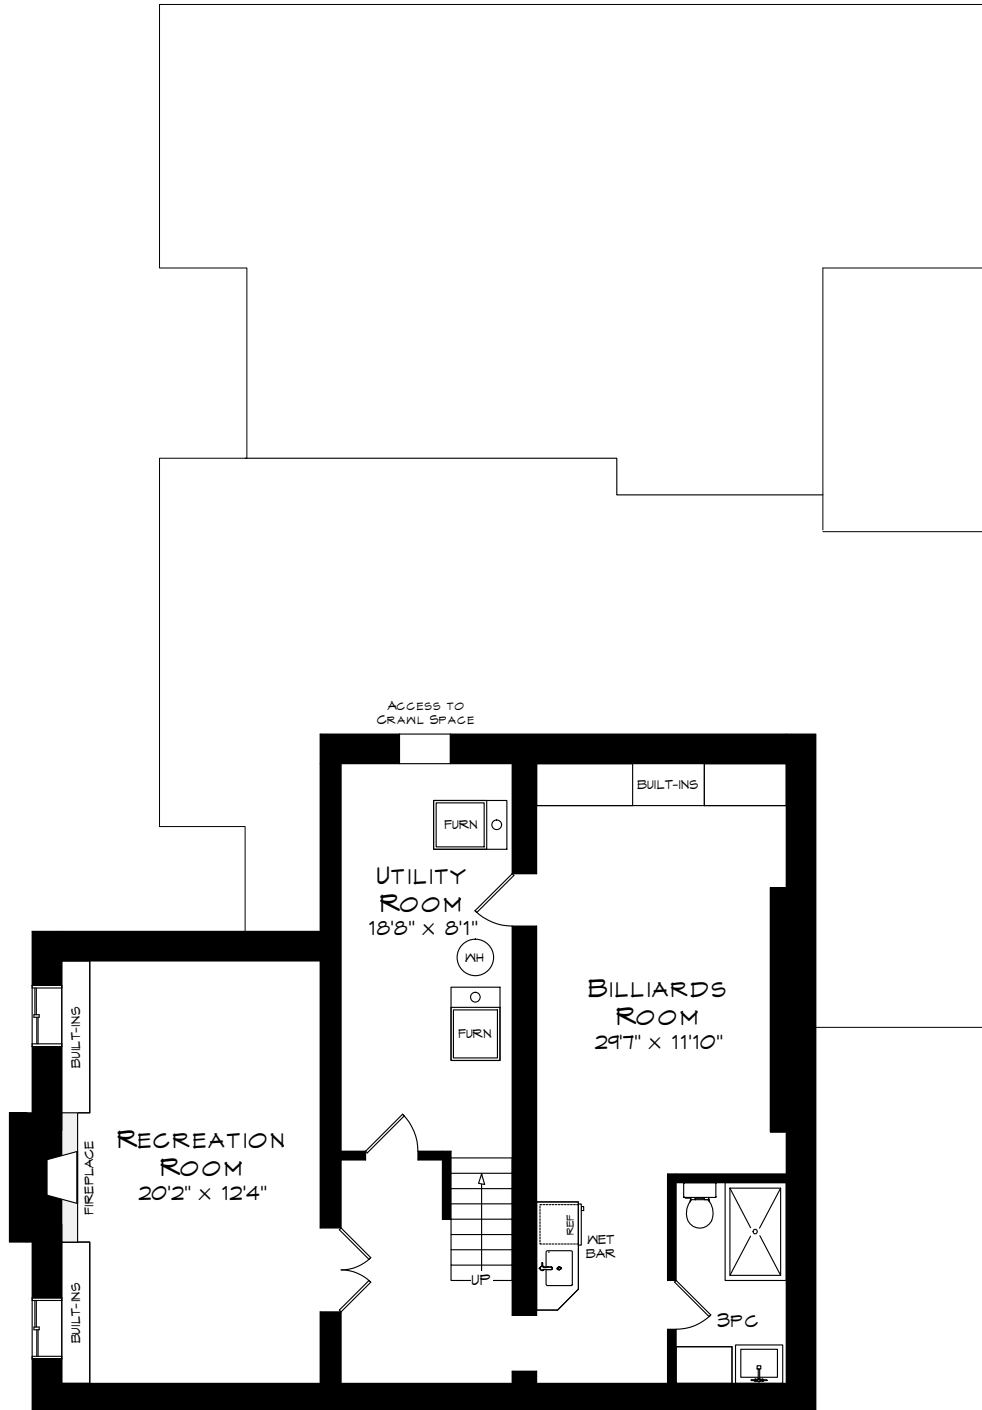

# 1109 MORRISON HEIGHTS DRIVE

TOTAL SQUARE FOOTAGE  
4,540 SQ.FT.

Measurements may not be 100% accurate  
and should be used as a guideline only.  
June - 2021

MAIN LEVEL  
1,749 SQUARE FEET  
+ 769 SF (GARAGE)

# 1109 MORRISON HEIGHTS DRIVE

UPPER LEVEL  
1,699 SQUARE FEET

Measurements may not be 100% accurate and should be used as a guideline only.  
June-2021

# 1109 MORRISON HEIGHTS DRIVE

LOWER LEVEL  
1,092 SQUARE FEET

Measurements may not be 100% accurate and should be used as a guideline only.  
June - 2021