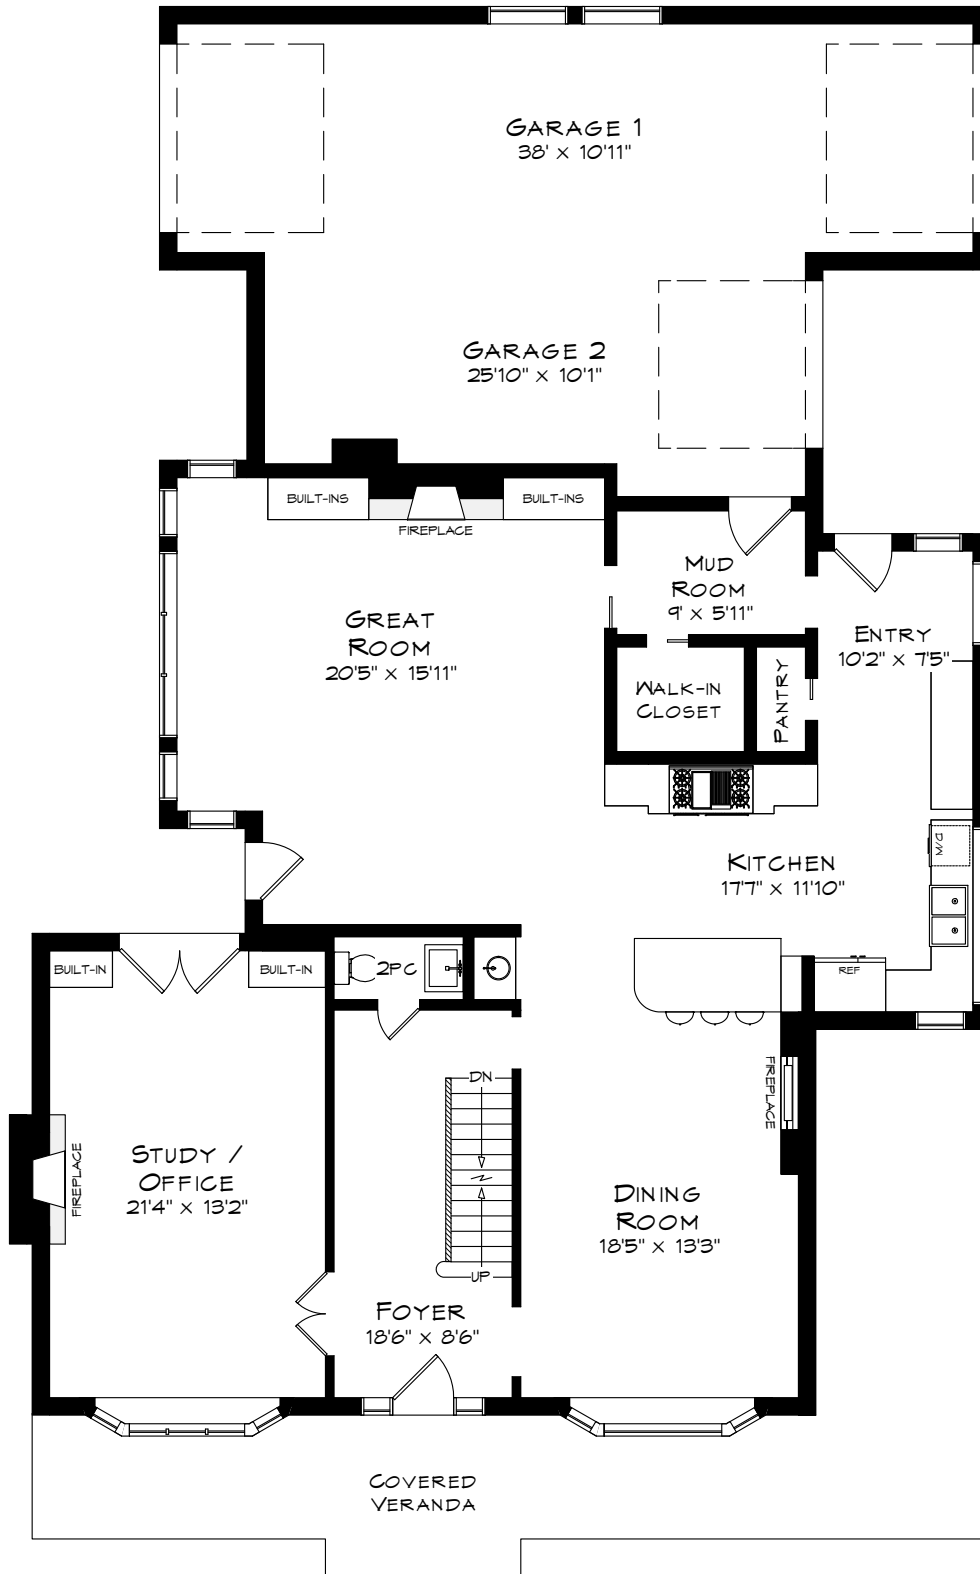

# 1109 MORRISON HEIGHTS DRIVE

TOTAL SQUARE FOOTAGE  
4,540 SQ.FT.

Measurements may not be 100% accurate  
and should be used as a guideline only.  
June - 2021

MAIN LEVEL  
1,749 SQUARE FEET  
+ 769 SF (GARAGE)

# 1109 MORRISON HEIGHTS DRIVE

UPPER LEVEL  
1,699 SQUARE FEET

Measurements may not be 100% accurate and should be used as a guideline only.  
June-2021

# 1109 MORRISON HEIGHTS DRIVE

LOWER LEVEL  
1,092 SQUARE FEET

Measurements may not be 100% accurate and should be used as a guideline only.  
June - 2021