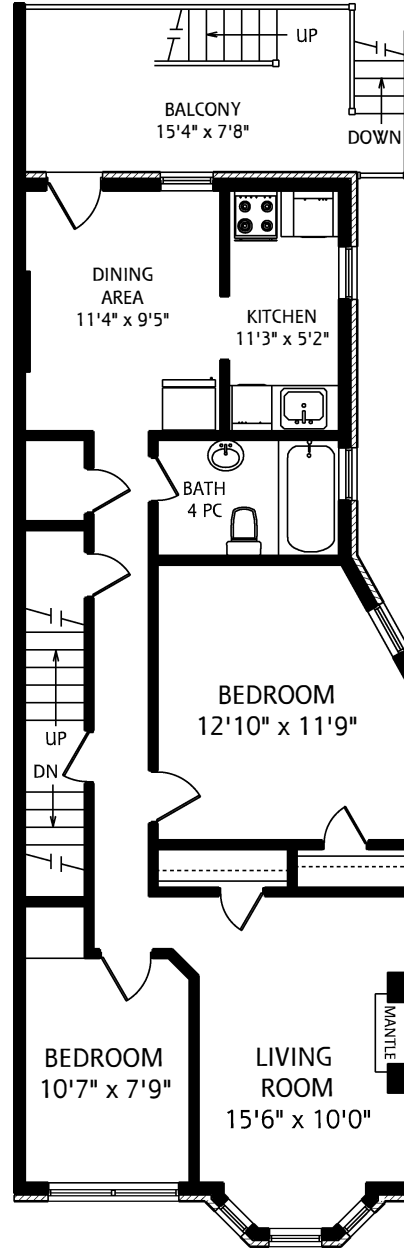

# 1834 QUEEN STREET EAST

LOWER LEVEL  
865 SQUARE FEET

GROUND FLOOR  
1,005 SQUARE FEET

SECOND FLOOR  
890 SQUARE FEET

THIRD FLOOR  
890 SQUARE FEET

ALL MEASUREMENTS SHOULD BE CONSIDERED APPROXIMATE