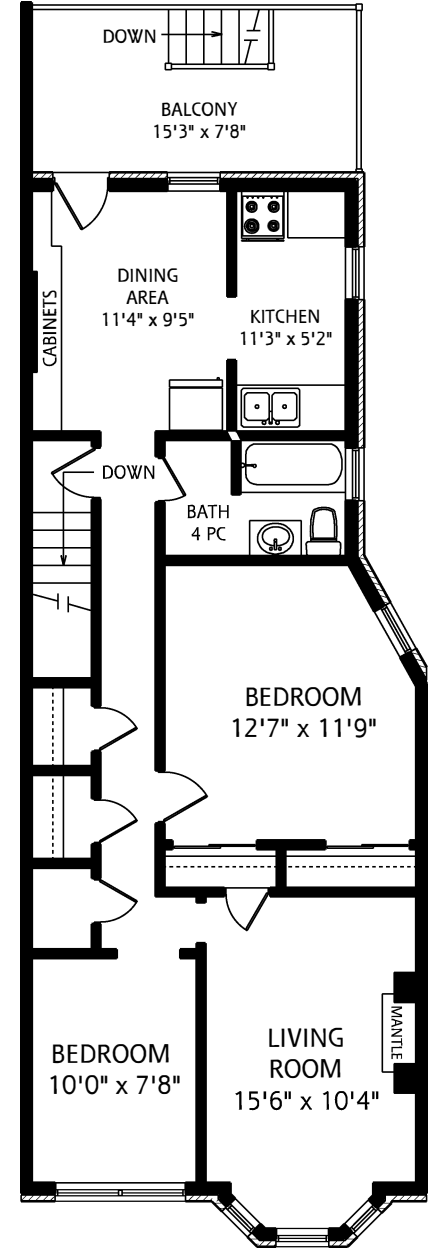

# 1834 QUEEN STREET EAST

LOWER LEVEL  
865 SQUARE FEET

GROUND FLOOR  
1,005 SQUARE FEET

SECOND FLOOR  
890 SQUARE FEET

THIRD FLOOR  
890 SQUARE FEET

ALL MEASUREMENTS SHOULD BE CONSIDERED APPROXIMATE