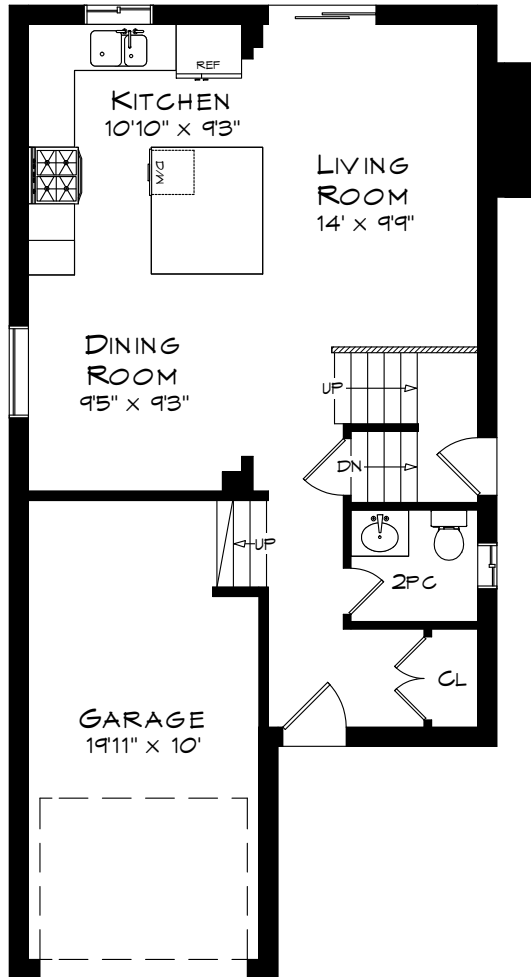

# 3505 QUILTER COURT

TOTAL SQUARE FOOTAGE  
2,004 SQ.FT.

MAIN LEVEL  
576 SQUARE FEET  
+ 233 SF (GARAGE)

UPPER LEVEL  
817 SQUARE FEET

LOWER LEVEL  
611 SQUARE FEET

Measurements may not be 100% accurate  
and should be used as a guideline only.  
April - 2021