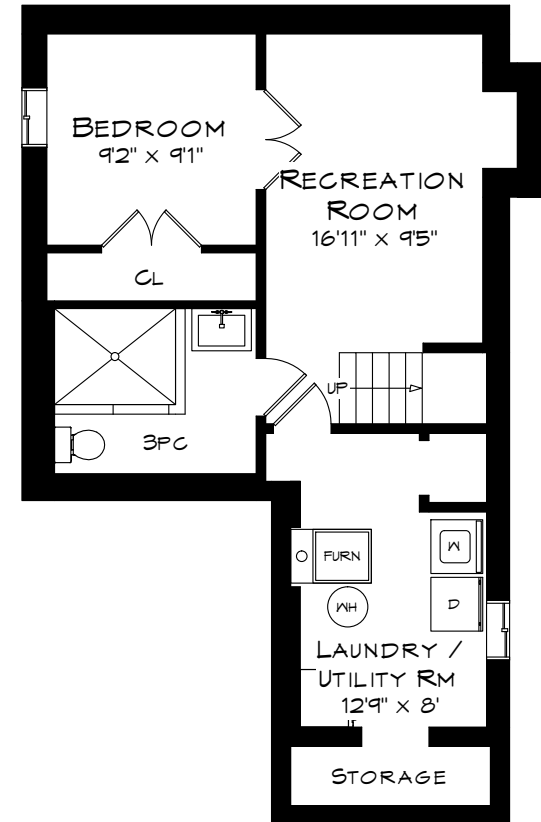

# 3505 QUILTER COURT

TOTAL SQUARE FOOTAGE  
2,004 SQ.FT.

MAIN LEVEL  
576 SQUARE FEET  
+ 233 SF (GARAGE)

UPPER LEVEL  
817 SQUARE FEET

LOWER LEVEL  
611 SQUARE FEET

Measurements may not be 100% accurate  
and should be used as a guideline only.  
April - 2021