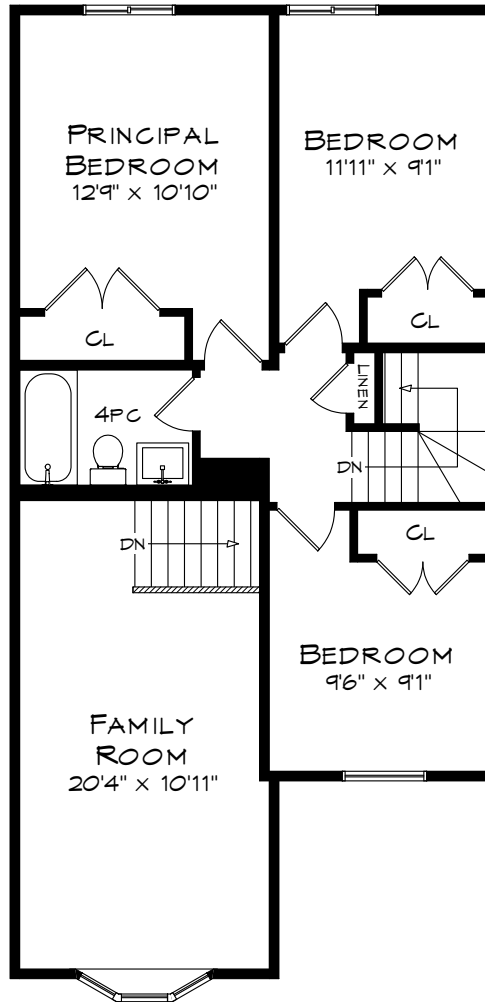

# 3505 QUILTER COURT

TOTAL SQUARE FOOTAGE  
2,004 SQ.FT.

MAIN LEVEL  
576 SQUARE FEET  
+ 233 SF (GARAGE)

UPPER LEVEL  
817 SQUARE FEET

LOWER LEVEL  
611 SQUARE FEET

Measurements may not be 100% accurate  
and should be used as a guideline only.  
April - 2021