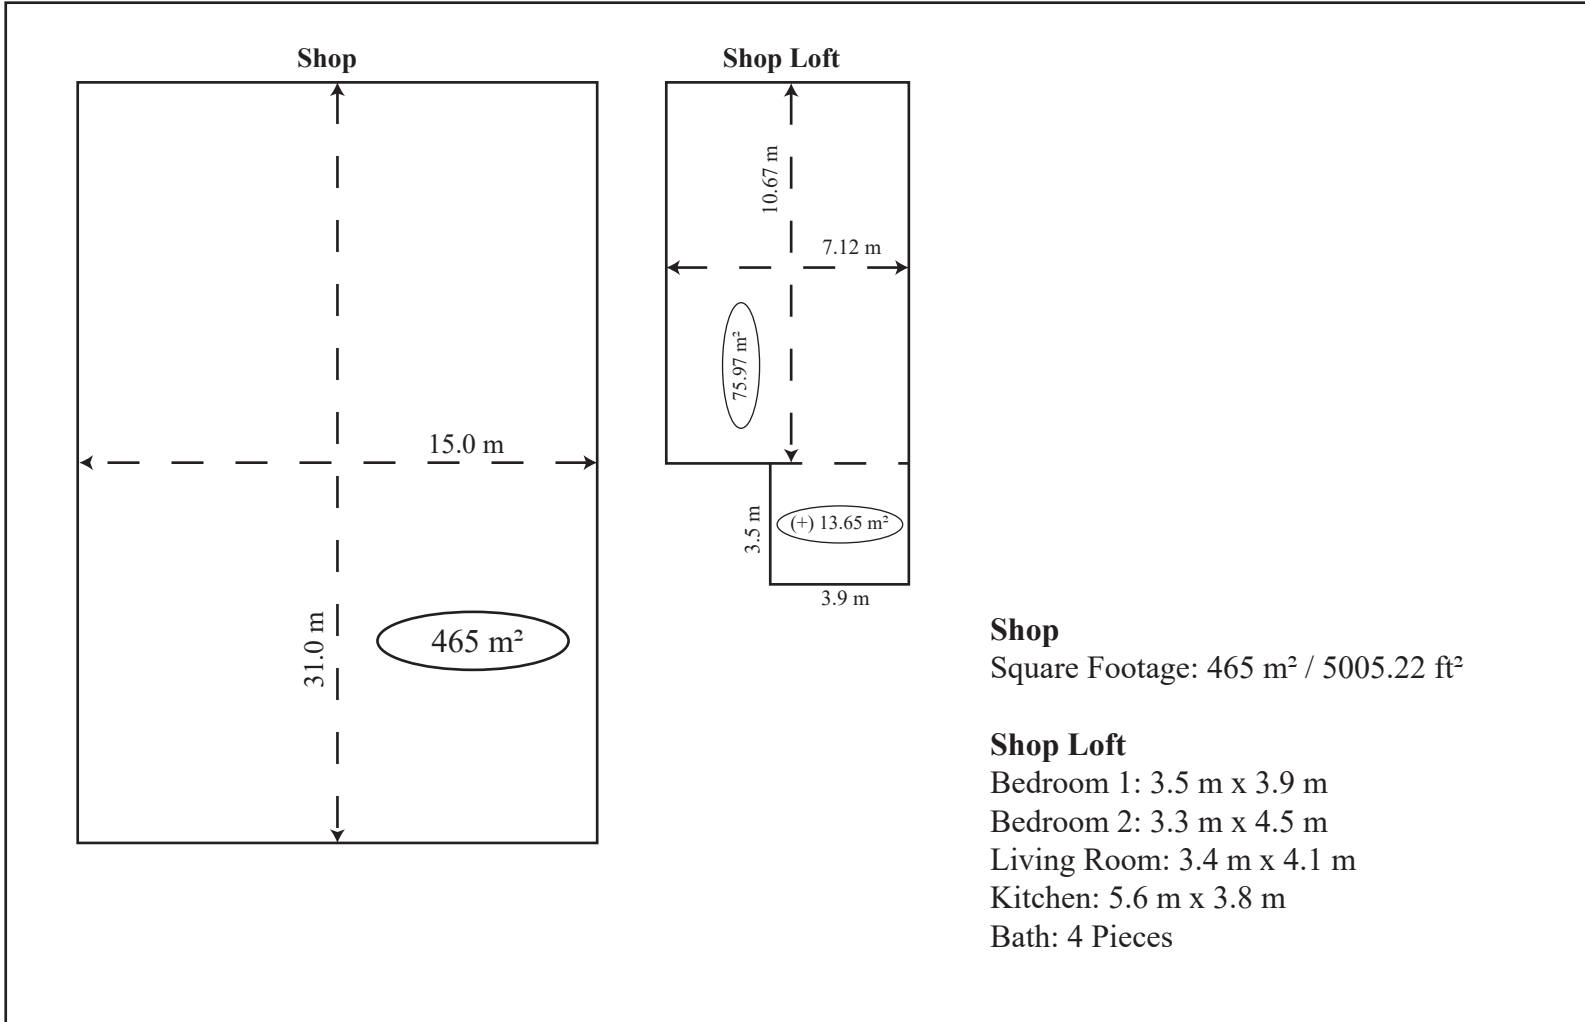

210 - 20440 TWP Road 500, Rural Camrose County (RMS)

Single Family Detached

Agent's Name: Kim Stubbs

Total Square Footage: 159.02 m² / 1711.46 ft²

Dickson Amyotte Group

Floor 1 House

Kitchen: 3.4 m x 4.0 m

Dining Room: 2.5 m x 2.4 m

Living Room: 4.5 m x 5.3 m

Bath: 4 Pieces

Master Bedroom: 3.6 m x 4.9 m

Ensuite Bath: 5 Pieces

Bedroom 2: 3.8 m x 3.0 m

Bedroom 3: 3.5 m x 3.3 m

*Illustration may not be to scale and is schematic only

Floor 1 (Main): 159.02 m² / 1711.46 ft²

210 - 20440 TWP Road 500, Rural Camrose County (RMS)

Dickson Amyotte Group

*Illustration may not be to scale and is schematic only

Shop Total Square Footage: 554.62 m² / 5969.88 ft²