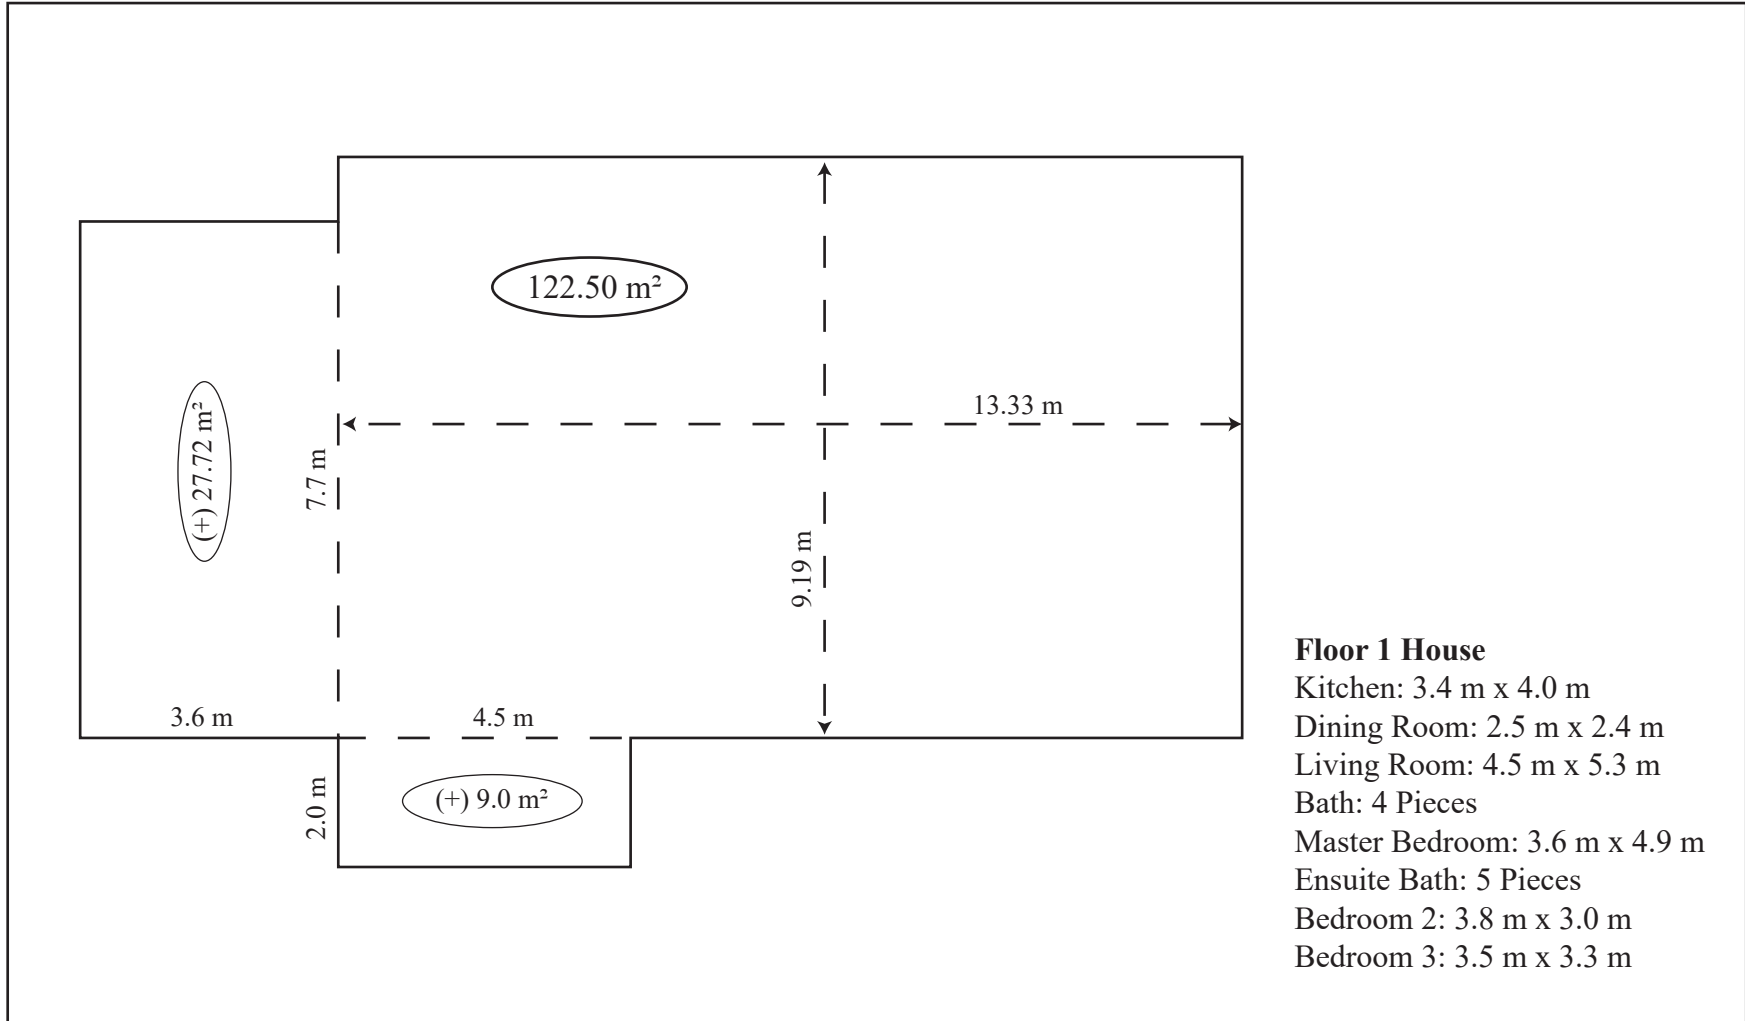

210 - 20440 TWP Road 500, Rural Camrose County (RMS)

Single Family Detached

Agent's Name: Kim Stubbs

Total Square Footage: 159.02 m² / 1711.46 ft²

Dickson Amyotte Group

Floor 1 House

Kitchen: 3.4 m x 4.0 m

Dining Room: 2.5 m x 2.4 m

Living Room: 4.5 m x 5.3 m

Bath: 4 Pieces

Master Bedroom: 3.6 m x 4.9 m

Ensuite Bath: 5 Pieces

Bedroom 2: 3.8 m x 3.0 m

Bedroom 3: 3.5 m x 3.3 m

*Illustration may not be to scale and is schematic only

Floor 1 (Main): 159.02 m² / 1711.46 ft²

210 - 20440 TWP Road 500, Rural Camrose County (RMS)

Dickson Amyotte Group

*Illustration may not be to scale and is schematic only

Shop Total Square Footage: 554.62 m² / 5969.88 ft²