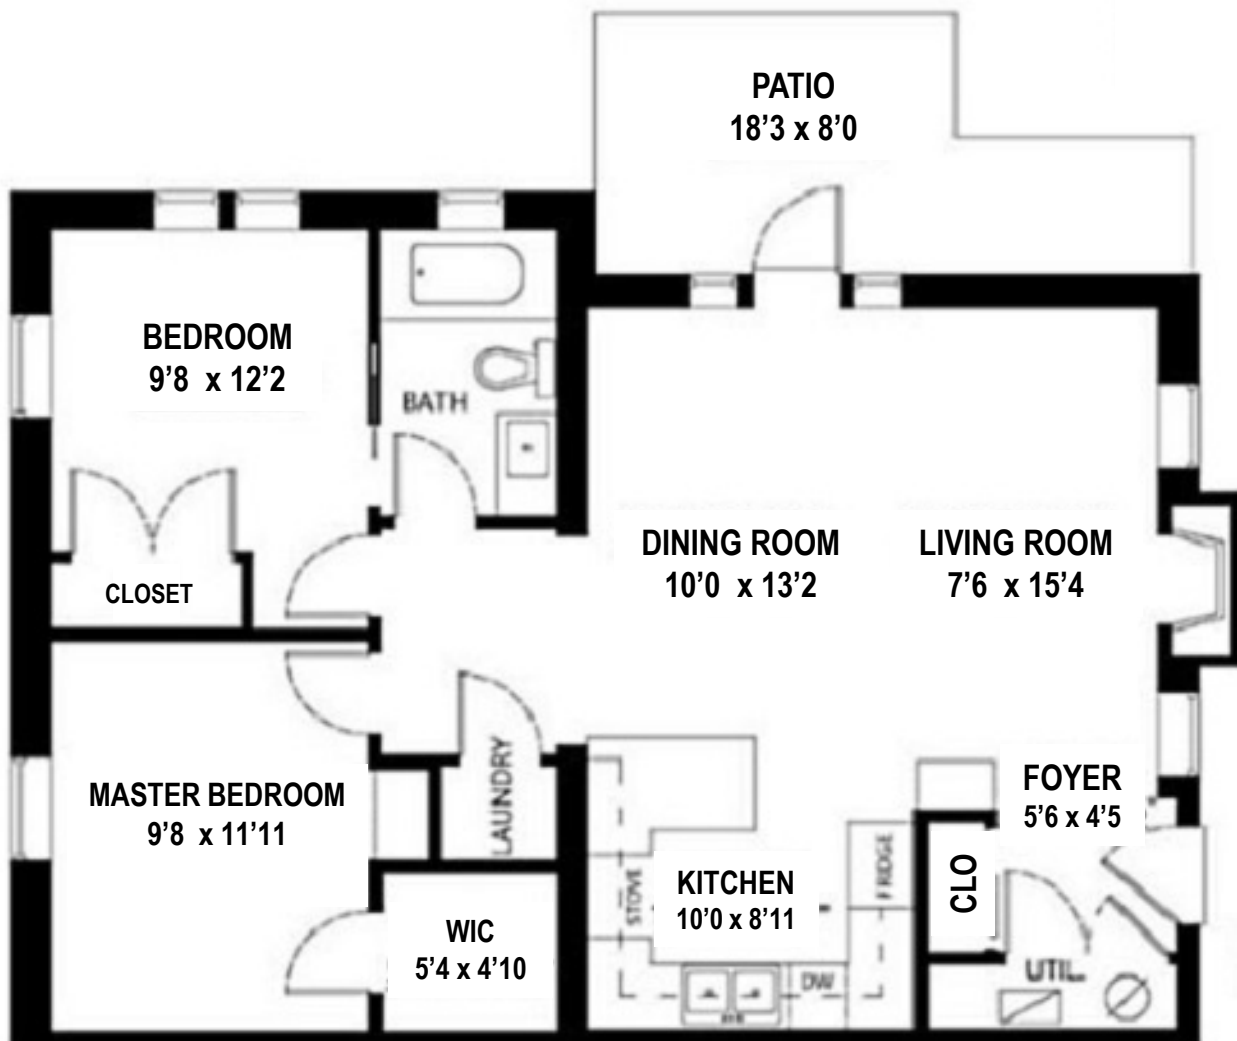

Sotheby's

INTERNATIONAL REALTY

Canada

#4-138 W 13th Avenue
Vancouver, BC

Main Floor: 897 sq.ft.
Patio: 118 sq.ft.

Pixelink
SOLD BY THE
404-439-1434
WWW.PIXELINK.COM