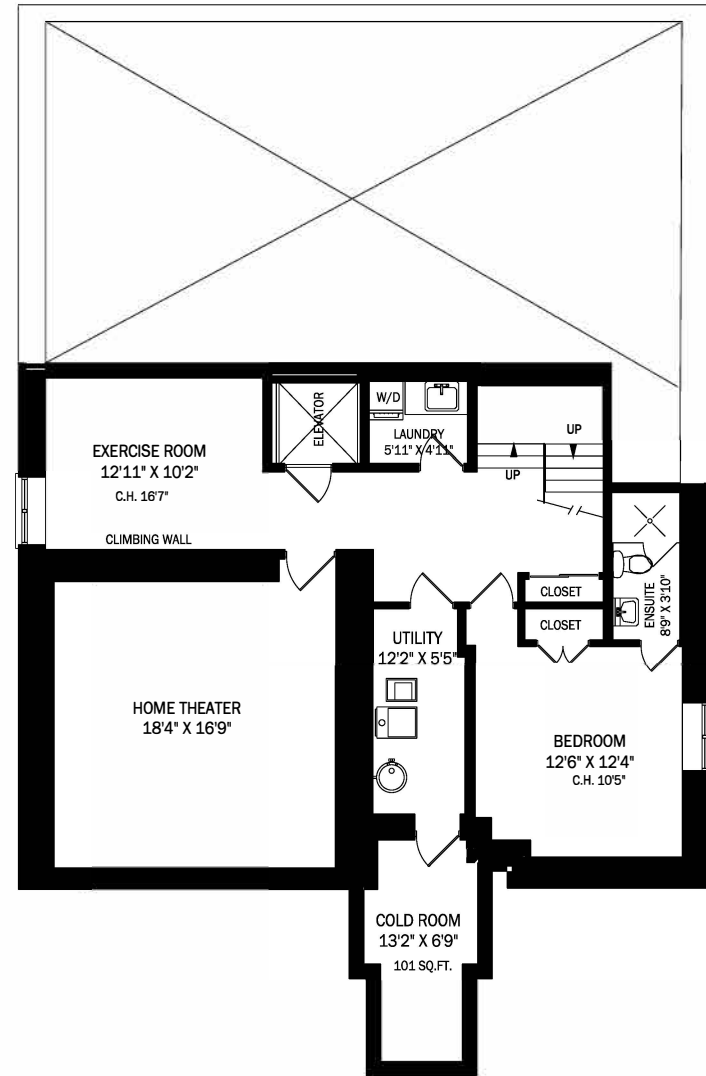

65 Hillhurst Boulevard

Lytton Park

LOWER LEVEL - 1248 SQUARE FEET

BASEMENT - 1229 SQUARE FEET