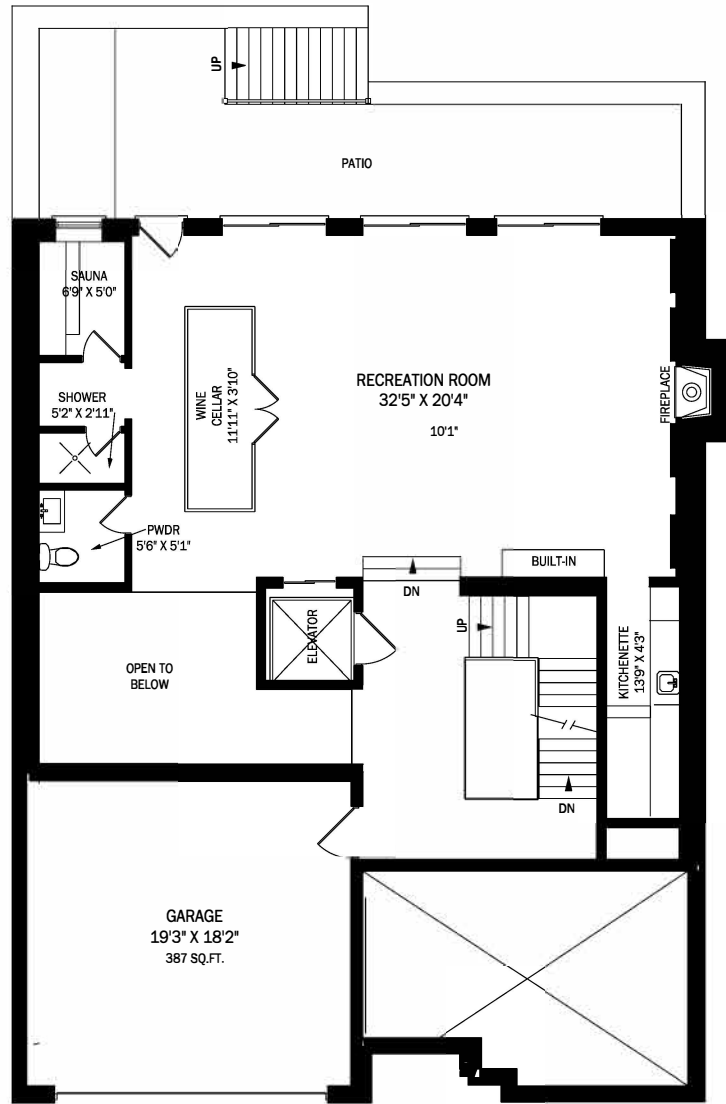

65 Hillhurst Boulevard

Lytton Park

LOWER LEVEL - 1248 SQUARE FEET

BASEMENT - 1229 SQUARE FEET